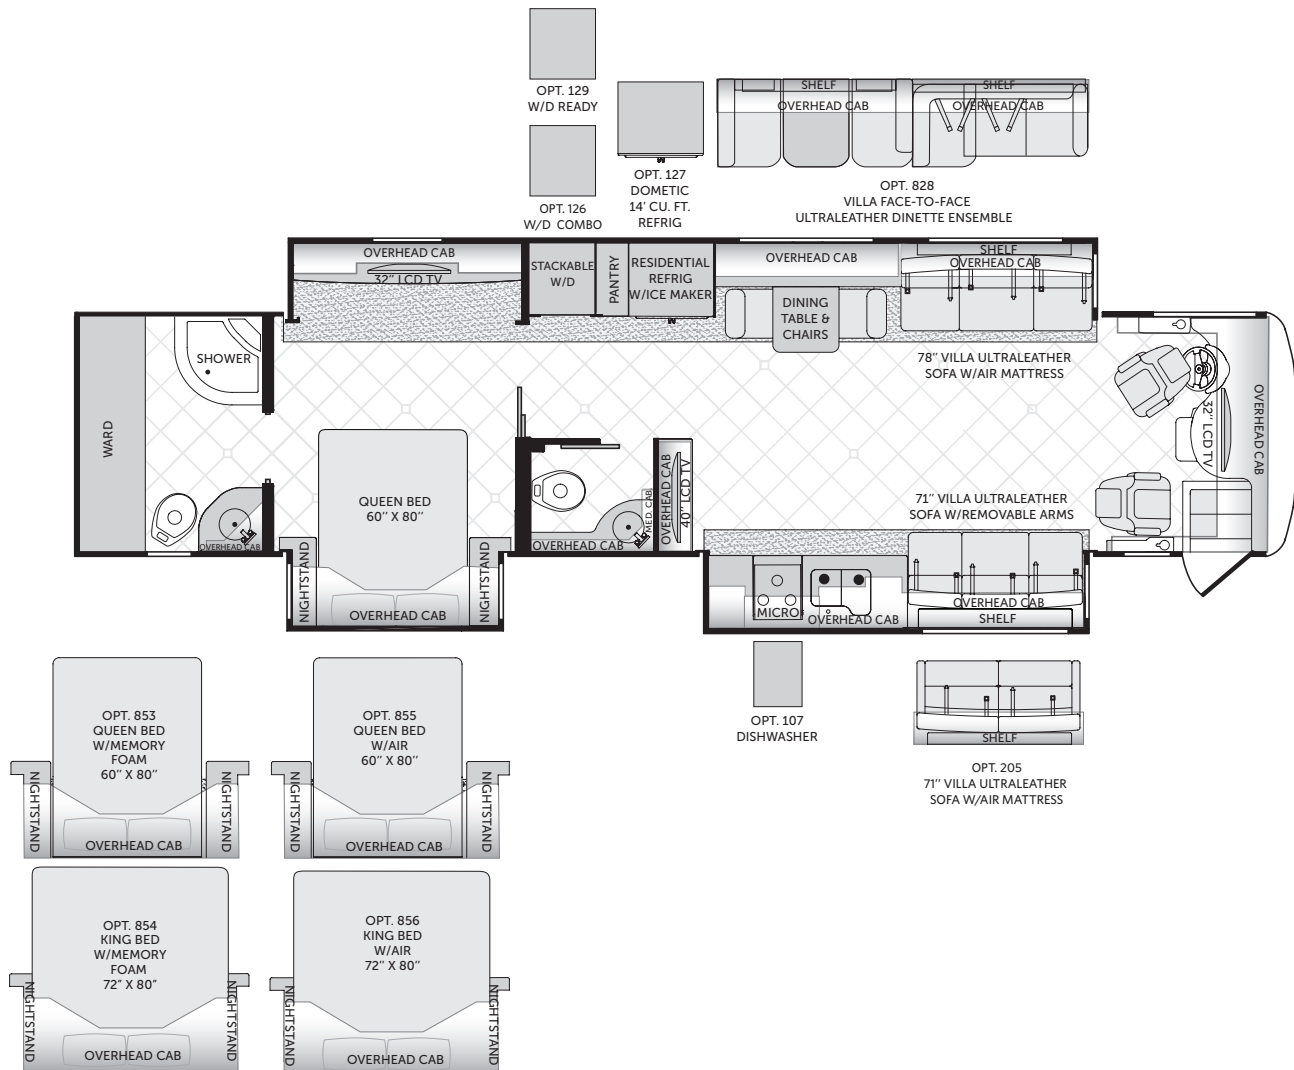

2013 AMERICAN REVOLUTION 42W

Layout: Triple Slideout Length: 42' 11.5"

IMPORTANT-PLEASE READ: Product information, photography and illustrations included on this page were as accurate as possible at the time of publication. For further product information and changes, please contact your local Fleetwood dealer. Prices, materials, design and specifications are subject to change without notice. All weights, fuel, liquid capacities and dimensions are approximate. Fleetwood has designed its recreational vehicles to provide a variety of uses for its customers. Each vehicle features optimal seating, sleeping and fluid capacities. The user is responsible for selecting the proper combination of loads (i.e. occupants, equipment, fluids, cargo, etc.) to ensure that the vehicle's capacities are not exceeded.