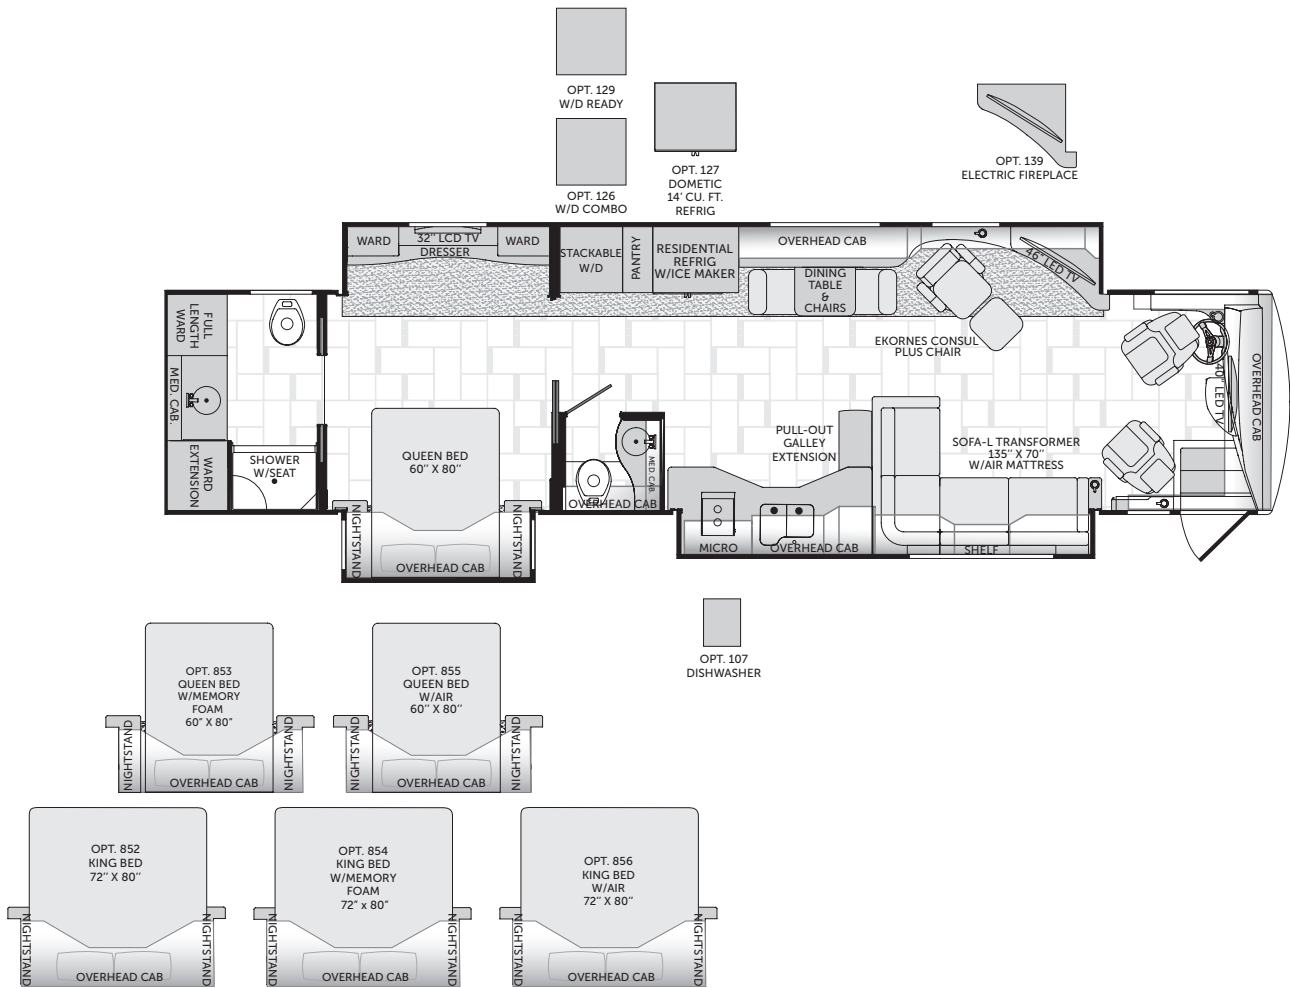

2013 AMERICAN TRADITION 42G

Layout: Triple Slideout Length: 42' 11.5"

IMPORTANT-PLEASE READ: Product information, photography and illustrations included on this page were as accurate as possible at the time of publication. For further product information and changes, please contact your local Fleetwood dealer. Prices, materials, design and specifications are subject to change without notice. All weights, fuel, liquid capacities and dimensions are approximate. Fleetwood has designed its recreational vehicles to provide a variety of uses for its customers. Each vehicle features optimal seating, sleeping, storage and fluid capacities. The user is responsible for selecting the proper combination of loads (i.e. occupants, equipment, fluids, cargo, etc.) to ensure that the vehicle's capacities are not exceeded.